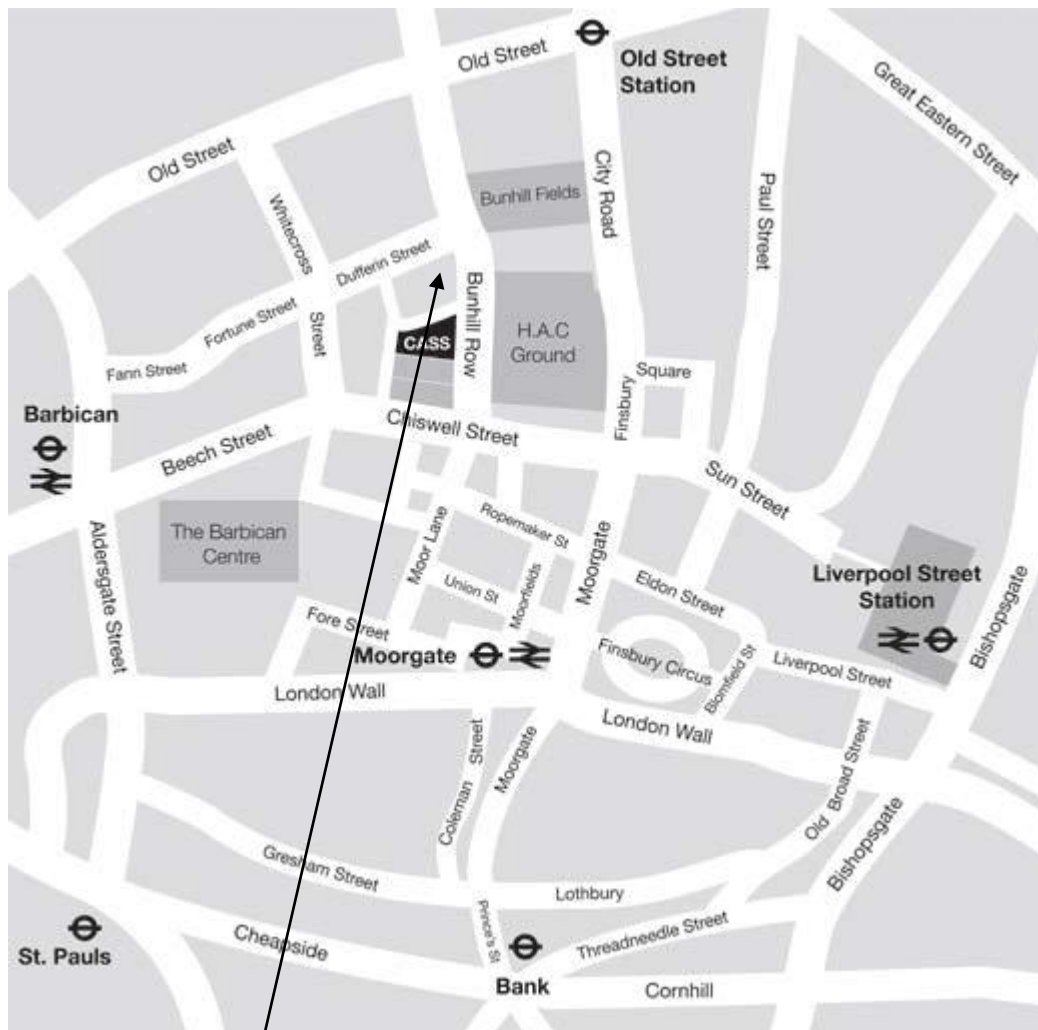

Directions to Apostleship of the Sea National Office

The Apostleship of the Sea office is next to St Joseph's Church, Bunhill Row